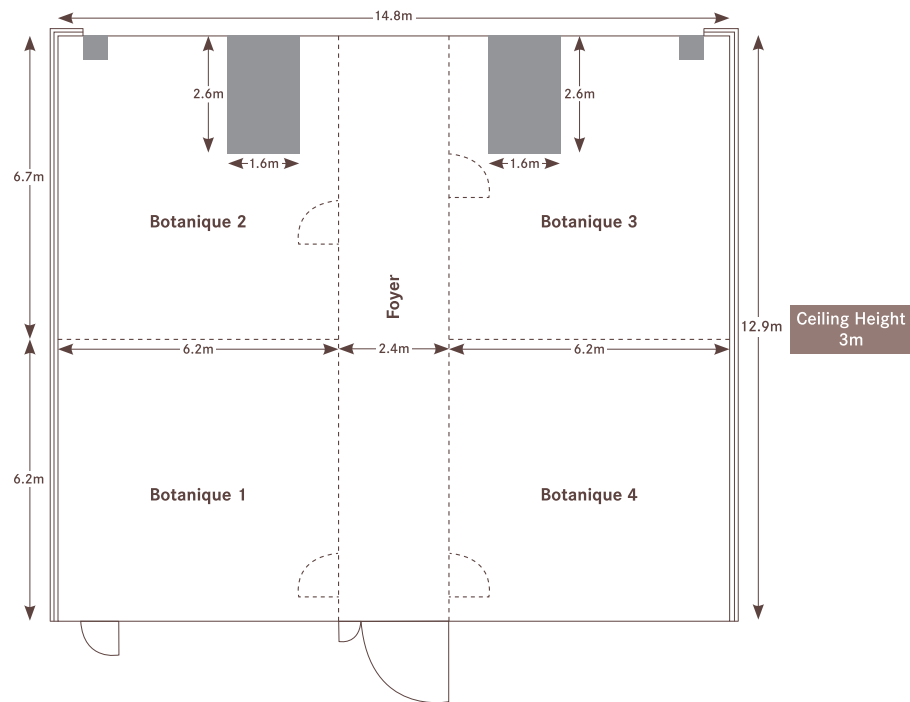

Botanique

MEASUREMENTS

Aqua Luna Pool Deck

MEASUREMENTS

PARK HOTEL

ALEXANDRA

At a Glance

LEVEL 7

SOCIAL EVENTS & SOLEMNISATIONS

Venue	Area (sq-m)	Cocktail Reception (pax)	Theatre (pax)	Round Table (pax)	Boardroom (pax)
Botanique	185	120	140	100	96
Botanique 1&2	75	60	60	50	30
Botanique 3&4	78	60	60	50	30
Botanique 1	38	30	25	30	12
Botanique 2	37	-	20	20	12
Botanique 3	40	-	20	20	12
Botanique 4	38	30	25	30	12
Aqua Luna Pool Deck	265	180	50	140	96

Botanique

SEATING CAPACITY

Round

Boardroom

Cocktail Reception

Agua Luna Pool Deck

SEATING CAPACITY

Round