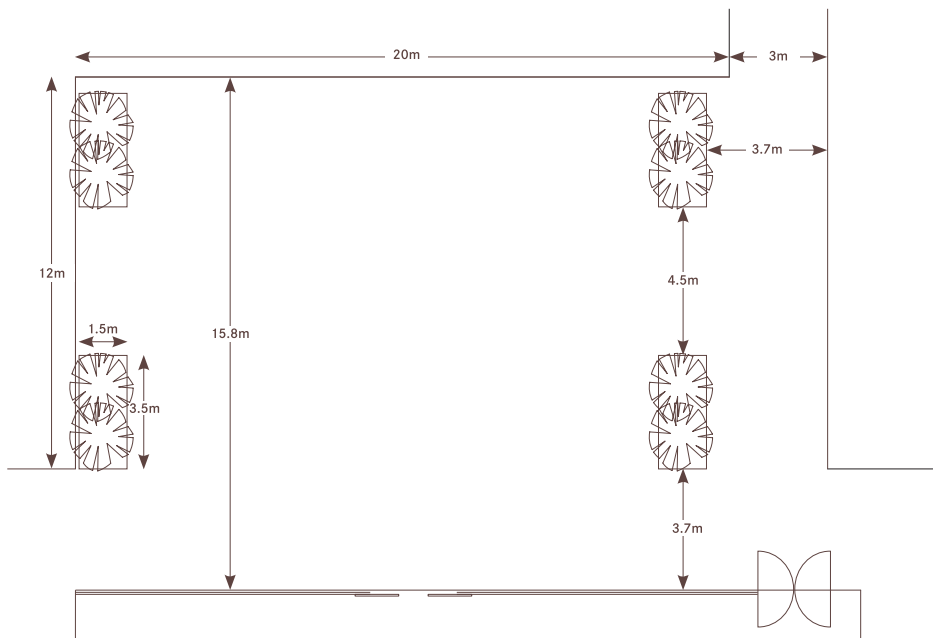

Botanique

MEASUREMENTS

Aqua Luna Pool Deck

MEASUREMENTS

PARK HOTEL

ALEXANDRA

At a Glance

LEVEL 7

SOCIAL EVENTS & SOLEMNISATIONS

Venue	Area (sq-m)	Cocktail Reception (pax)	Theatre (pax)	Round Table (pax)	Boardroom (pax)
Botanique	185	120	140	100	96
Botanique 1&2	75	60	60	50	30
Botanique 3&4	78	60	60	50	30
Botanique 1	38	30	25	30	12
Botanique 2	37	-	20	20	12
Botanique 3	40	-	20	20	12
Botanique 4	38	30	25	30	12
Aqua Luna Pool Deck	265	180	50	140	96