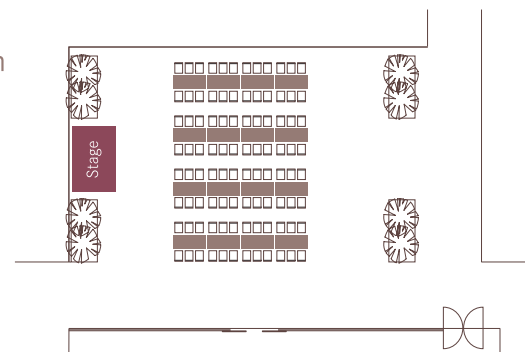

Botanique

MEASUREMENTS

Aqua Luna Pool Deck

MEASUREMENTS

PARK HOTEL

ALEXANDRA

At a Glance

LEVEL 7

SOCIAL EVENTS & SOLEMNISATIONS

Venue	Area (sq-m)	Cocktail Reception (pax)	Theatre (pax)	Round Table (pax)	Boardroom (pax)
Botanique	185	120	140	100	96
Botanique 1&2	75	60	60	50	30
Botanique 3&4	78	60	60	50	30
Botanique 1	38	30	25	30	12
Botanique 2	37	-	20	20	12
Botanique 3	40	-	20	20	12
Botanique 4	38	30	25	30	12
Aqua Luna Pool Deck	265	180	50	140	96

Botanique

SEATING CAPACITY

Round

Boardroom

Cocktail Reception

Agua Luna Pool Deck

SEATING CAPACITY

Round

Boardroom

Cocktail Reception

Theatre