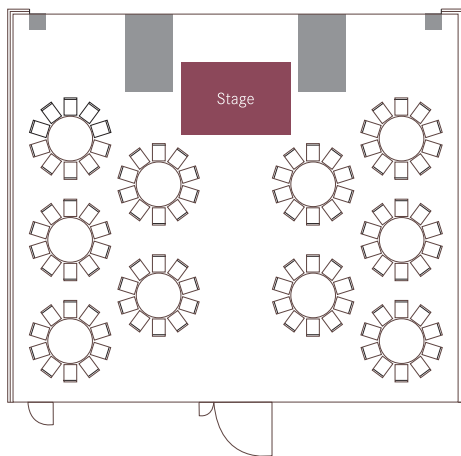

Botanique

MEASUREMENTS

Aqua Luna Pool Deck

MEASUREMENTS

PARK HOTEL

ALEXANDRA

At a Glance

LEVEL 7

SOCIAL EVENTS & SOLEMNISATIONS

Venue	Area (sq-m)	Cocktail Reception (pax)	Theatre (pax)	Round Table (pax)	Boardroom (pax)
Botanique	185	120	140	100	96
Botanique 1&2	75	60	60	50	30
Botanique 3&4	78	60	60	50	30
Botanique 1	38	30	25	30	12
Botanique 2	37	-	20	20	12
Botanique 3	40	-	20	20	12
Botanique 4	38	30	25	30	12
Aqua Luna Pool Deck	265	180	50	140	96

Botanique

SEATING CAPACITY

Round

Boardroom

Cocktail Reception

Agua Luna Pool Deck

SEATING CAPACITY

Round