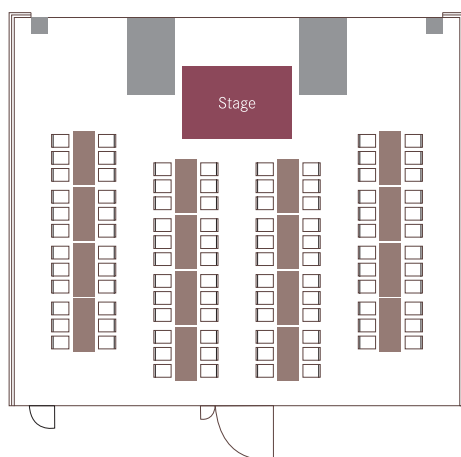

Botanique

MEASUREMENTS

Aqua Luna Pool Deck

MEASUREMENTS

PARK HOTEL

ALEXANDRA

At a Glance

LEVEL 7

SOCIAL EVENTS & SOLEMNISATIONS

Venue	Area (sq-m)	Cocktail Reception (pax)	Theatre (pax)	Round Table (pax)	Boardroom (pax)
Botanique	185	120	140	100	96
Botanique 1&2	75	60	60	50	30
Botanique 3&4	78	60	60	50	30
Botanique 1	38	30	25	30	12
Botanique 2	37	-	20	20	12
Botanique 3	40	-	20	20	12
Botanique 4	38	30	25	30	12
Aqua Luna Pool Deck	265	180	50	140	96

Botanique

SEATING CAPACITY

Round

Boardroom

Cocktail Reception

Agua Luna Pool Deck

SEATING CAPACITY

Round