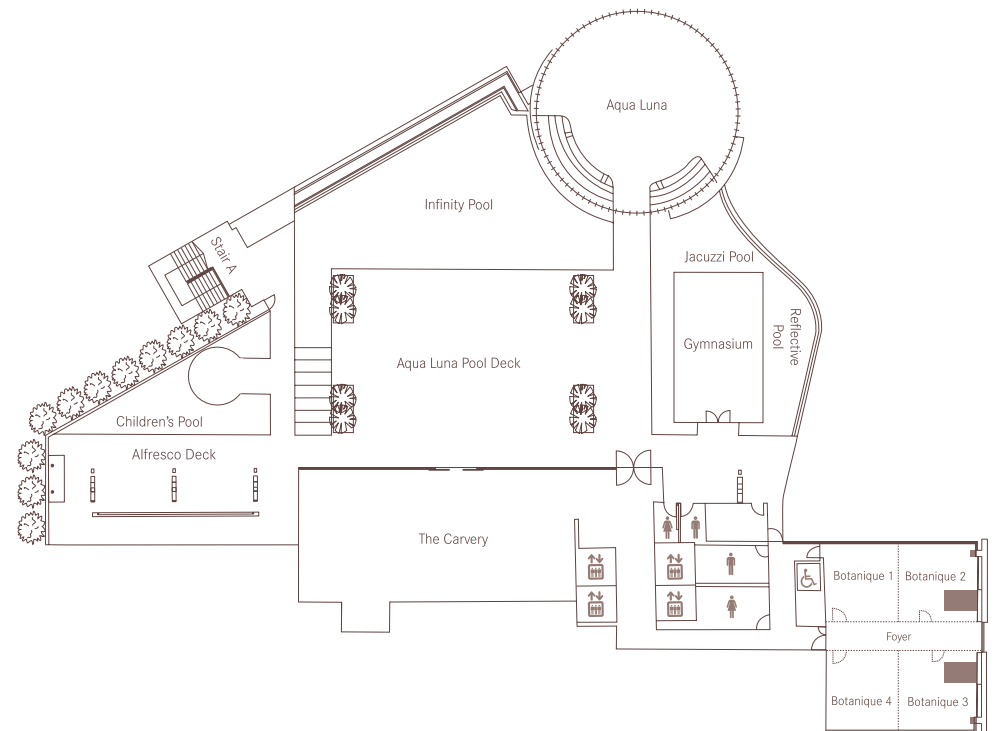

Botanique

MEASUREMENTS

Aqua Luna Pool Deck

MEASUREMENTS

PARK HOTEL

ALEXANDRA

At a Glance

LEVEL 7

SOCIAL EVENTS & SOLEMNISATIONS

Venue	Area (sq-m)	Cocktail Reception (pax)	Theatre (pax)	Round Table (pax)	Boardroom (pax)
Botanique	185	120	140	100	96
Botanique 1&2	75	60	60	50	30
Botanique 3&4	78	60	60	50	30
Botanique 1	38	30	25	30	12
Botanique 2	37	-	20	20	12
Botanique 3	40	-	20	20	12
Botanique 4	38	30	25	30	12
Aqua Luna Pool Deck	265	180	50	140	96

Botanique

SEATING CAPACITY

Round

Boardroom

Cocktail Reception

Agua Luna Pool Deck

SEATING CAPACITY

Round