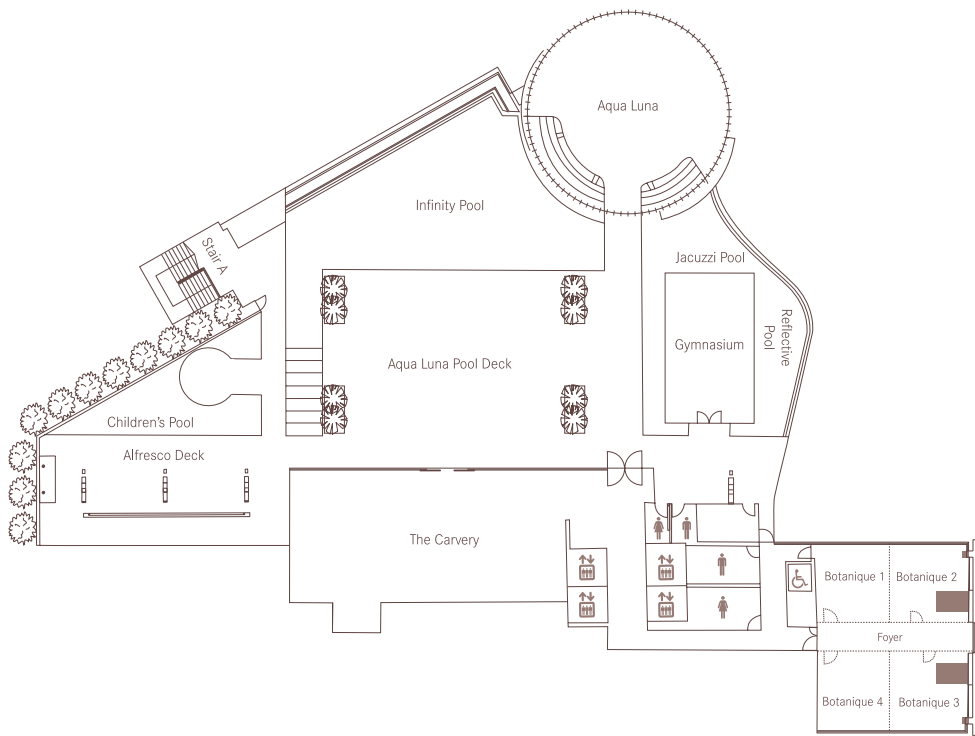

PARK HOTEL
ALEXANDRA

At a Glance

LEVEL 7

MEETINGS & CONFERENCES

Venue	Area (sq-m)	Cocktail Reception (pax)	Theatre (pax)	U-Shape (pax)	Cluster (pax)	Round Table (pax)	Classroom (pax)	Boardroom (pax)
Botanique	185	120	140	40	80	100	70	96
Botanique 1&2	75	60	60	22	40	50	30	30
Botanique 3&4	78	60	60	22	40	50	30	30
Botanique 1	38	30	25	15	24	30	18	12
Botanique 2	37	-	20	12	16	20	12	12
Botanique 3	40	-	20	12	16	20	12	12
Botanique 4	38	30	25	15	24	30	18	12
Aqua Luna Pool Deck	265	200	50	-	-	200	-	96

Botanique

MEASUREMENTS

Aqua Luna Pool Deck

MEASUREMENTS