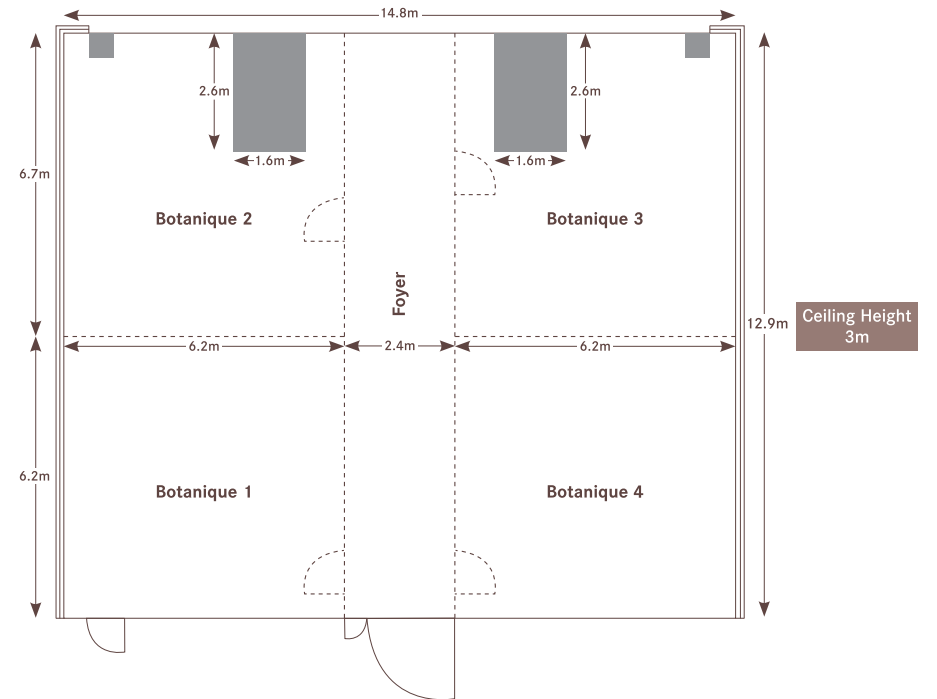

PARK HOTEL
ALEXANDRA

At a Glance

LEVEL 7

MEETINGS & CONFERENCES

Venue	Area (sq-m)	Cocktail Reception (pax)	Theatre (pax)	U-Shape (pax)	Cluster (pax)	Round Table (pax)	Classroom (pax)	Boardroom (pax)
Botanique	185	120	140	40	80	100	70	96
Botanique 1&2	75	60	60	22	40	50	30	30
Botanique 3&4	78	60	60	22	40	50	30	30
Botanique 1	38	30	25	15	24	30	18	12
Botanique 2	37	-	20	12	16	20	12	12
Botanique 3	40	-	20	12	16	20	12	12
Botanique 4	38	30	25	15	24	30	18	12
Aqua Luna Pool Deck	265	200	50	-	-	200	-	96

Botanique

MEASUREMENTS

Aqua Luna Pool Deck

MEASUREMENTS