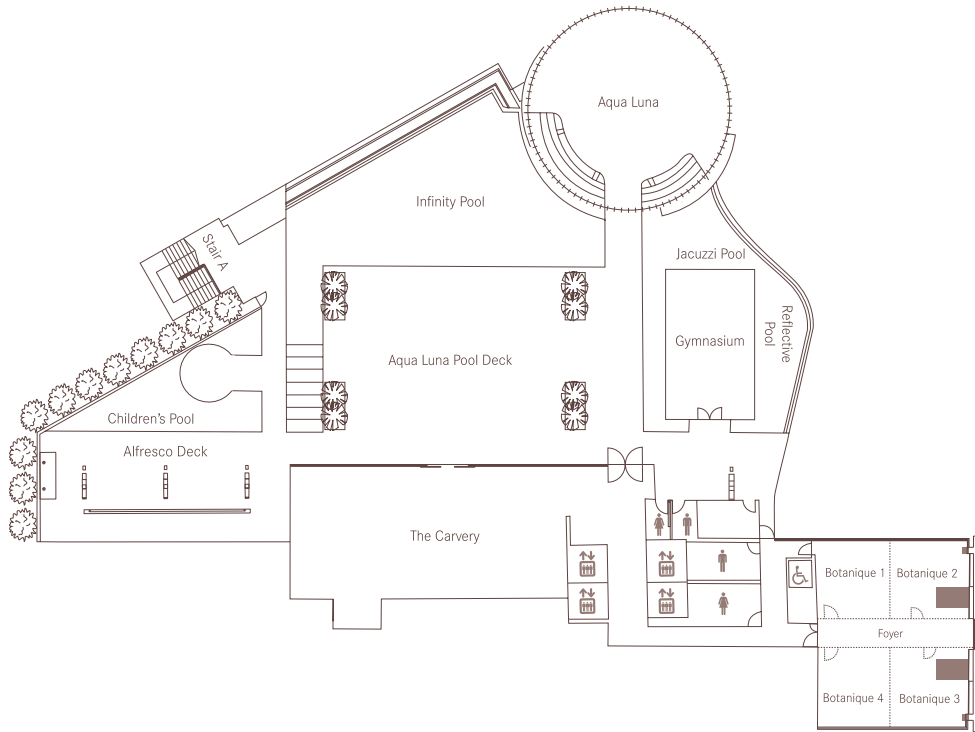

# At a Glance

LEVEL 7

## SOCIAL EVENTS & SOLEMNISATIONS

Venue	Area (sq-m)	Cocktail Reception (pax)	Theatre (pax)	Round Table (pax)	Boardroom (pax)
Botanique	185	120	140	100	96
Botanique 1&2	75	60	60	50	30
Botanique 3&4	78	60	60	50	30
Botanique 1	38	30	25	30	12
Botanique 2	37	-	20	20	12
Botanique 3	40	-	20	20	12
Botanique 4	38	30	25	30	12
Aqua Luna Pool Deck	265	180	50	140	96

# Aqua Luna Pool Deck

MEASUREMENTS

# Agua Luna Pool Deck

SEATING CAPACITY

Round

Boardroom

Cocktail Reception

Theatre