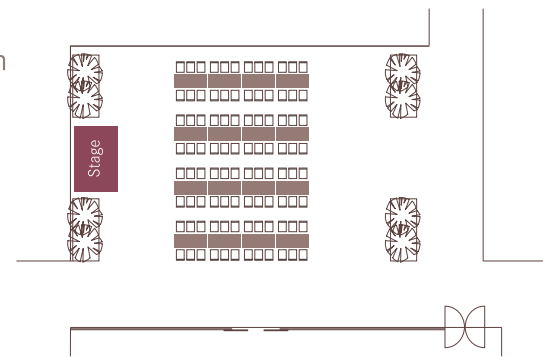

## SOCIAL EVENTS & SOLEMNISATIONS

Venue	Area (sq-m)	Cocktail Reception (pax)	Theatre (pax)	Round Table (pax)	Boardroom (pax)
Botanique	185	120	140	100	96
Botanique 1&2	75	60	60	50	30
Botanique 3&4	78	60	60	50	30
Botanique 1	38	30	25	30	12
Botanique 2	37	-	20	20	12
Botanique 3	40	-	20	20	12
Botanique 4	38	30	25	30	12
Aqua Luna Pool Deck	265	180	50	140	96

# Aqua Luna Pool Deck

MEASUREMENTS

# Botanique

SEATING CAPACITY

Round

Boardroom

Cocktail Reception

# Agua Luna Pool Deck

SEATING CAPACITY

Round

Boardroom

Cocktail Reception

Theatre