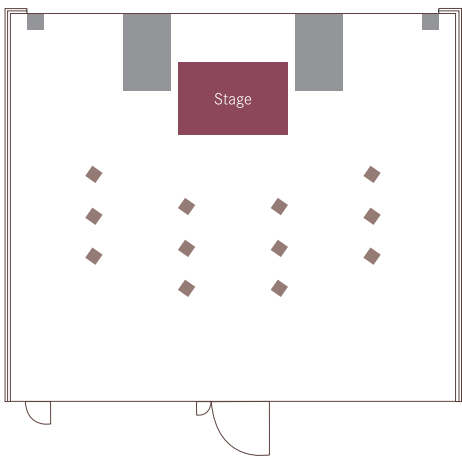

# Aqua Luna Pool Deck

MEASUREMENTS

# Botanique

SEATING CAPACITY

Round

Boardroom

Cocktail Reception

# Agua Luna Pool Deck

SEATING CAPACITY

Round

Boardroom

Cocktail Reception

Theatre