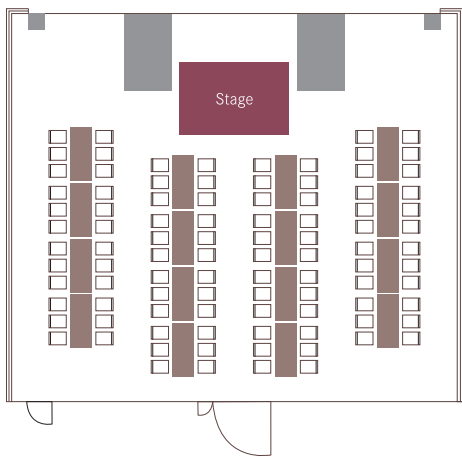

## SOCIAL EVENTS & SOLEMNISATIONS

Venue	Area (sq-m)	Cocktail Reception (pax)	Theatre (pax)	Round Table (pax)	Boardroom (pax)
Botanique	185	120	140	100	96
Botanique 1&2	75	60	60	50	30
Botanique 3&4	78	60	60	50	30
Botanique 1	38	30	25	30	12
Botanique 2	37	-	20	20	12
Botanique 3	40	-	20	20	12
Botanique 4	38	30	25	30	12
Aqua Luna Pool Deck	265	180	50	140	96

# Botanique

MEASUREMENTS

# Aqua Luna Pool Deck

MEASUREMENTS

# Botanique

SEATING CAPACITY

Round

Boardroom

Cocktail Reception