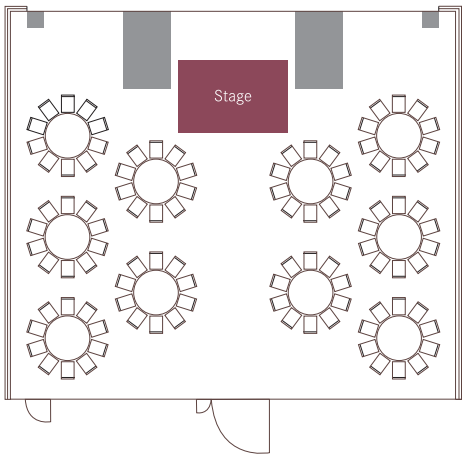

## SOCIAL EVENTS & SOLEMNISATIONS

Venue	Area (sq-m)	Cocktail Reception (pax)	Theatre (pax)	Round Table (pax)	Boardroom (pax)
Botanique	185	120	140	100	96
Botanique 1&2	75	60	60	50	30
Botanique 3&4	78	60	60	50	30
Botanique 1	38	30	25	30	12
Botanique 2	37	-	20	20	12
Botanique 3	40	-	20	20	12
Botanique 4	38	30	25	30	12
Aqua Luna Pool Deck	265	180	50	140	96

# Botanique

MEASUREMENTS

# Aqua Luna Pool Deck

MEASUREMENTS

# Botanique

SEATING CAPACITY

Round

Boardroom

Cocktail Reception